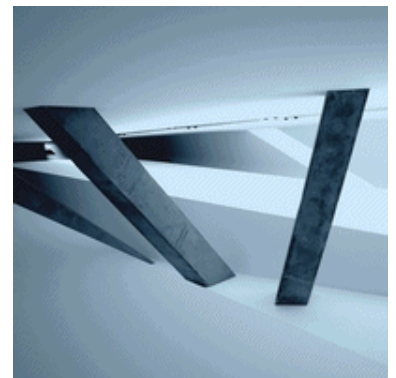

Calla, ceiling lamp

Calla is inspired by the soul of the lilly plant and the elegance of steel.

Lacquered steel. Powder coated.

Finishes: greyge white, pastel mauve, dark greyge.

Measurements (cm): 180L x 85H. Different heights available upon request.

Search

Ibsen, chair

Ibsen redefines the concept of the wingback chair with the lightness of a pirouette.

Search by columns

- [Architecture](#)
- [Ars Aurea](#)
- [Books](#)
- [Coffee Break](#)
- [Design](#)
- [Events](#)
- [Fashion](#)
- [Graphics & Packaging](#)
- [Photography](#)
- [Textures](#)
- [Videos](#)