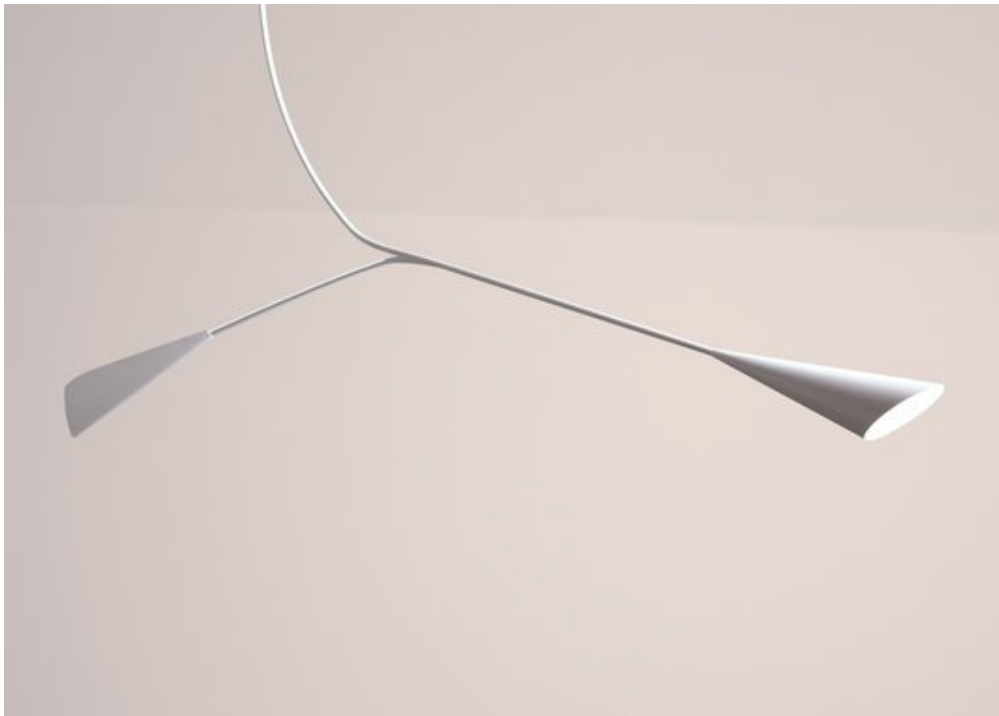

Calla, ceiling lamp

Calla is inspired by the soul of the lilly plant and the elegance of steel.

Lacquered steel. Powder coated.

Finishes: greyge white, pastel mauve, dark greyge.

Measurements (cm): 180L x 85H. Different heights available upon request.

Search

Ibsen, chair

Ibsen redefines the concept of the wingback chair with the lightness of a pirouette.

Search by columns

- [Architecture](#)
- [Ars Aurea](#)
- [Books](#)
- [Coffee Break](#)
- [Design](#)
- [Events](#)
- [Fashion](#)
- [Graphics & Packaging](#)
- [Photography](#)
- [Textures](#)
- [Videos](#)